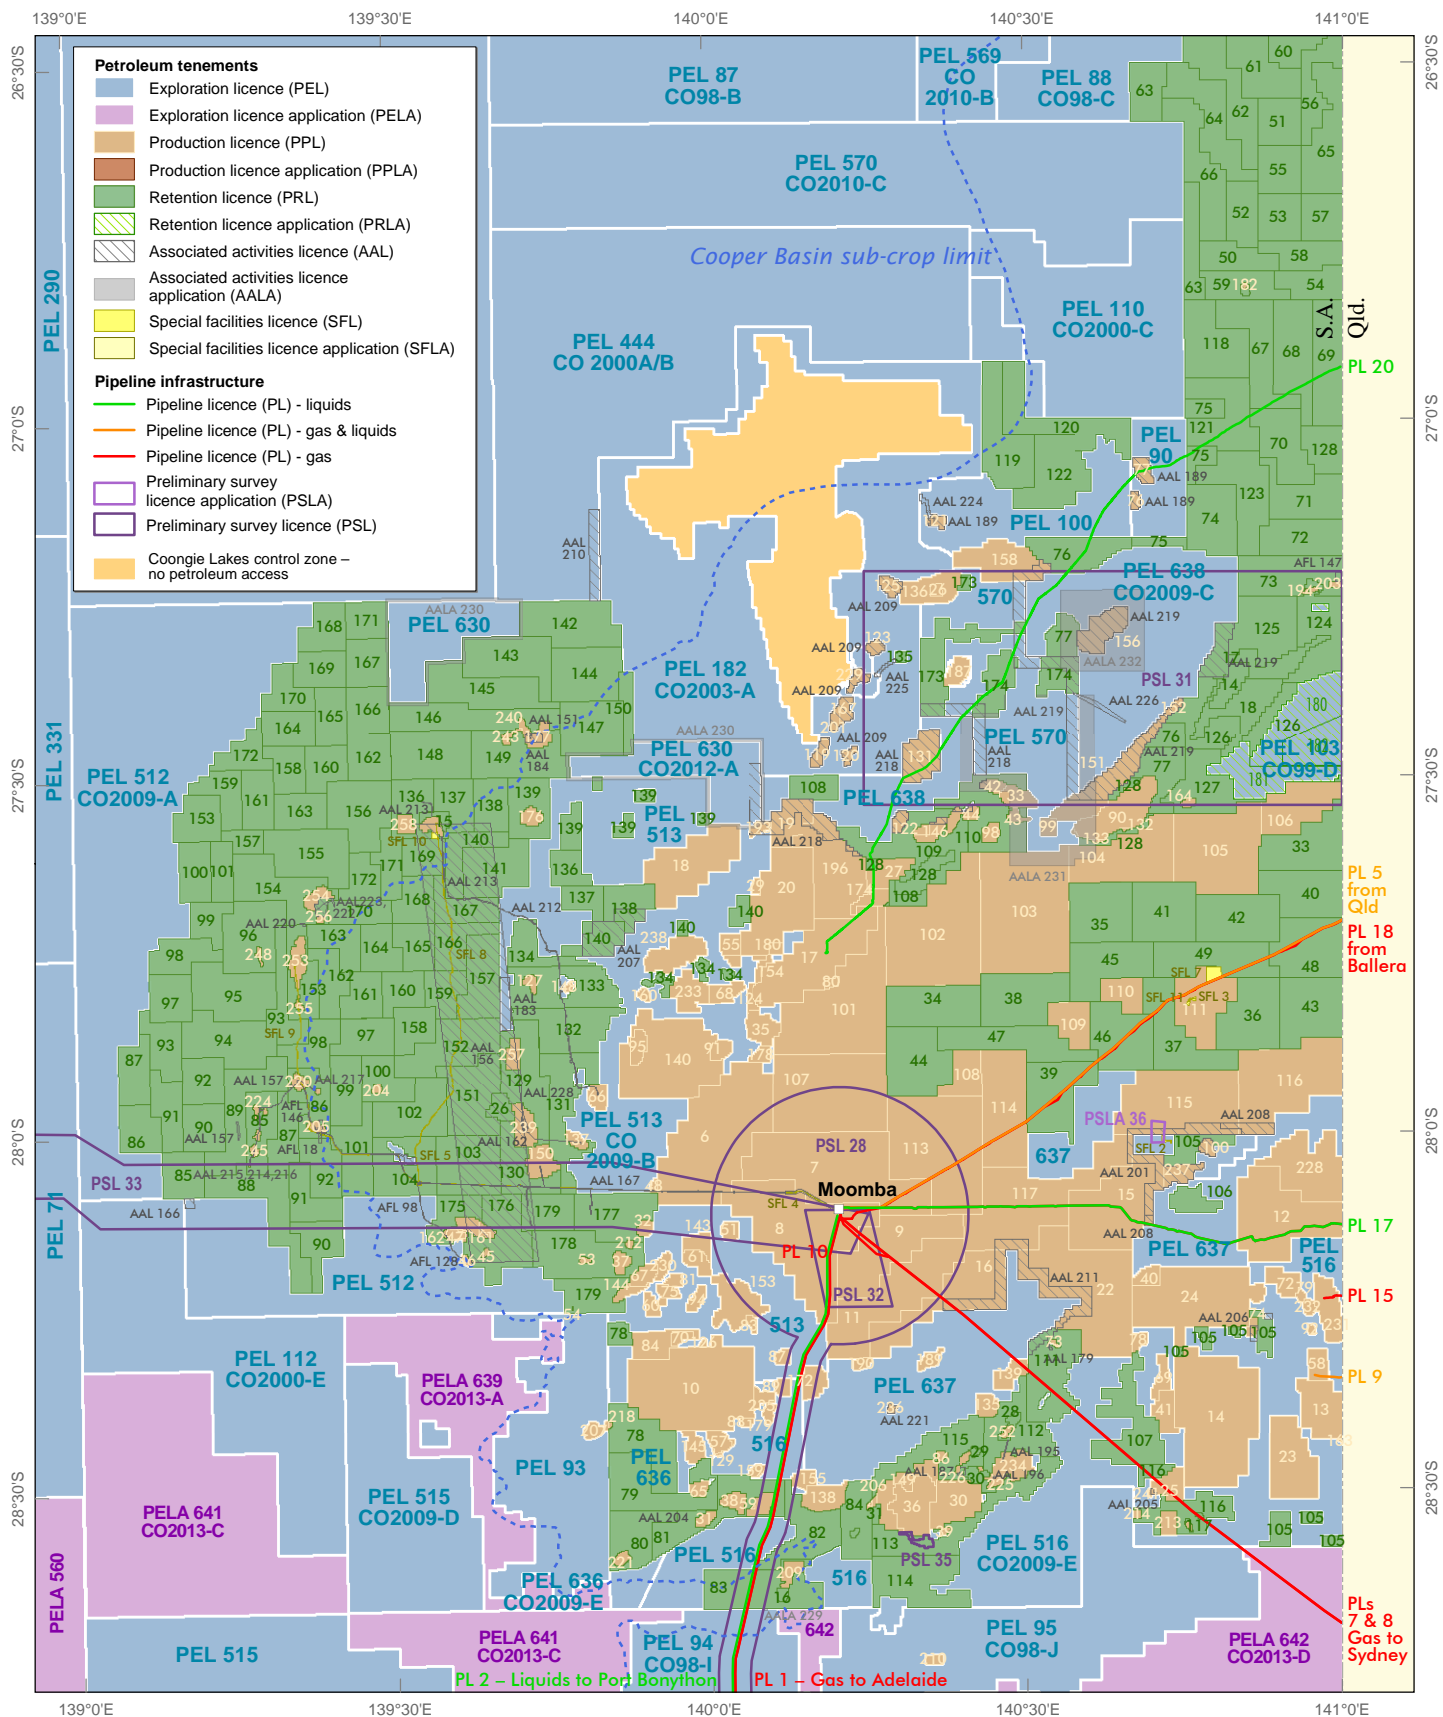

Cooper and Eromanga basins, South Australia PETROLEUM TENEMENTS

Production details

Produced by: REG Publishing Services

Plan number: 203542-005

Date produced: June 2015

Data source: databases maintained by PIRSA Spatial Information Services

Disclaimer

There is no warranty that this map is free from errors or omissions.
Issued under the authority of the Hon Tom Koutsantonis MP
Selected data on this map are available digitally and can be downloaded from <https://sarig.pir.sa.gov.au>